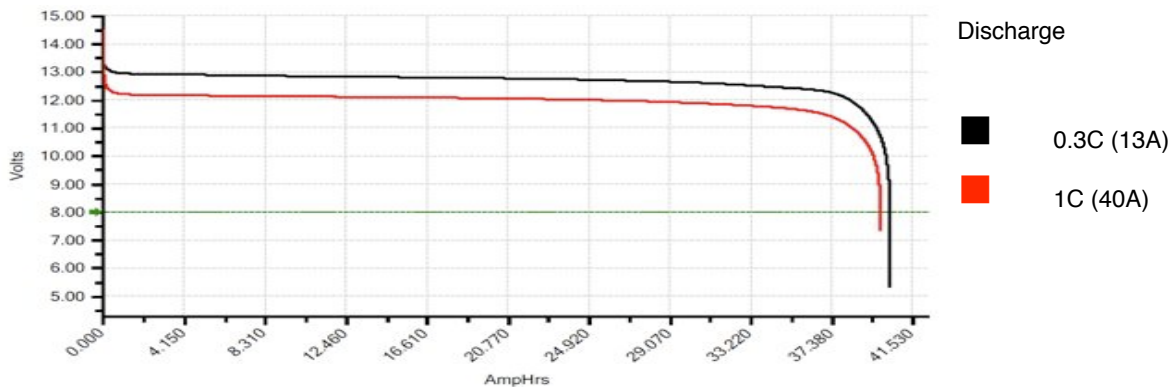

Battery Management System

Working voltage	10.0V ~ 14.6V	Over current protection	100 A
Charging temperature	0°C ~ 45°C	Balancing current	150 mA
Discharging temperature	-20°C ~ 60°C	CC/CV Charging	13A to 14.6V
Storage temperature	-20°C ~ 45°C	Reverse polarity protection